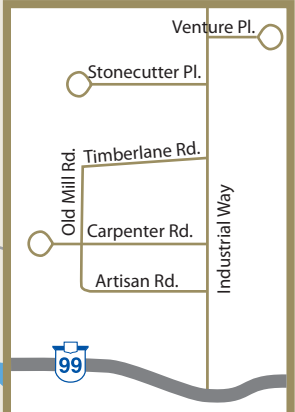

Taylor Rd.
Meadows
Community
Centre

Pemberton Meadows Rd.
Eagle Dr.

Pemberton Farm Rd. W
Obersson Rd.
Collins Rd.

Walnut

Urda Rd.

Lillooet River

Pemberton Industrial Park

Heritage Climb
Museum
Dogwood
Beechwood
Greenwood
Elmwood
Fernwood
Dogwood
Cedar
Aster

Prospect St.
Frontier St.
Camus

Willow Dr.
Alder Dr.
Oak St.

High School

Urdal-Fraser Connector Trail
Fraser Rd.

Poplar St.

Seniors Centre

Day Care
Youth Centre

Water Park

Doggie Beach

Community Centre

Nature Centre

One Mile Lake

Vine Rd.

Clover Rd.

Clover Rd.

Pemberton Farm Rd. E

Pinewood Pl.

Pinewood Dr.

Airport Rd.